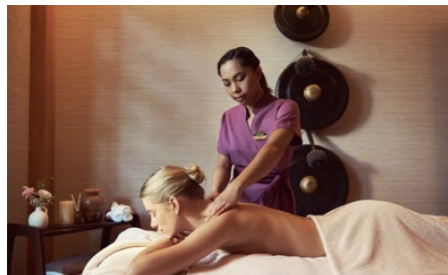

SERENITY SPA

An ambiance with the unmistakable mark of luxury.
A place of peace and tranquillity.

DETAILS

3500 m² area
Located on the ground floor of the main building
It serves between 09:00 - 20:00 every day
Every day between 10:00 - 12:00, our guests under the age of 12 can use the Turkish bath, sauna and relaxation areas accompanied by their parents.
Children between 12 - 16 years of age are allowed to use the Turkish bath, sauna and relaxation areas between 10:00 - 12:00 to ensure the peace and well-being of our guests.

SERVICES

Indoor pool
Indoor children's pool
Rest area
Relax Vitamin Bar
15 therapy rooms
1 private SPA Suite
Skin, face, and body treatments (world-famous brands such as Thermes Marins, Juliette Armand and CACI Ultra...)
Massages and treatments
1 private bath
Hairdresser services
Manicure - pedicure
65° C & 90° C sauna
2 steam rooms
1 Turkish bath
Changing rooms with lockers
SPA Pavilion on the beach (closed in winter)

PAID SERVICES

All massage services
All hammam services
All skin, face, and body care services
Hairdresser services
Manicure - pedicure
SPA cosmetics
SPA Pavilion

MEETINGS, ORGANISATIONS AND WEDDINGS

Meeting rooms and equipment are subject to additional charges.
Please contact our MICE department for special service and price details for meeting groups.

MEETING ROOM	LENGTH	WIDTH	AREA	HEIGHT	BANKET	U TABLE	THEATRE	CLASS
Faces I-II-III	24 m	10,5 m	251 m²	3,8 m	70 Person	-	160 Person	80 Person
Faces I (daylight)	6,5 m	10,5 m	68 m²	3,8 m	30 Person	14 Person	45 Person	27 Person
Faces II (daylight)	11 m	10,5 m	115 m²	3,8 m	48 Person	24 Person	65 Person	30 Person
Faces III (daylight)	6,5 m	10,5 m	68 m²	3,8 m	30 Person	20 Person	45 Person	24 Person