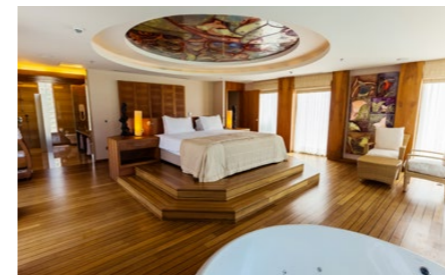

DELUXE VILLA

Garden | Duplex | 200 m² | Garden, golf course and private pool view
Maximum number of Person: 6 adults + 2 children (0 - 11.99) | 7 adults

ROOM FEATURES

- 4 rooms: 3 bedrooms & 1 living room
- Smart panel-controlled room lighting
- Smart panel-controlled tulle and background curtains
- VRF (individual) air conditioning with smart panel control
- Marble floor (on the ground floor)
- Parquet floor (upstairs)
- Living room: bar corner, dining table and chair set, sitting area, 2 single armchairs and coffee table
- First bedroom: 1 french bed, bar corner, vanity table with pouf and mirror, single armchair, lounge chair and dressing area
- Second bedroom: 2 single beds, single armchair, and coffee table
- Third bedroom: 2 single beds, dressing table with pouf and mirror
- Wardrobe
- Full-length mirror
- Suitcase rack
- Private terrace
- Table and chair set on the terrace
- Laundry drying rack on the terrace
- Baby crib on the terrace
- Private outdoor pool (fresh water, sea water and heating options, 140 cm deep, 52 m²)
- Hammock and sunbeds by the pool

BED

- Upstairs:
  - 1st bedroom: 1 french bed (180x210)
  - 2nd bedroom: 2 single beds (120x210)
- Ground floor:
  - 3rd bedroom: 2 single beds (110x210)
- Special manufactured bed
- Pillow menu
- Baby Cot (available on request, 70x110)
- Rollaway ekstra bed (available on request, 80x190)

BATHROOM

- 4 separate bathrooms and 4 WCs
- Upstairs:
  - 1st bathroom: shower cabin, bathtub, double washbasin, and WC
  - 2nd bathroom: shower cabin and WC
- Ground floor:
  - 3rd bathroom: shower cabin and WC
  - 4th bathroom: shower cabin and WC
- VIP Bvlgari bath and shower products
- Baby bath products (optional)
- Children's bathrobe (optional, 2 - 11.99)
- Bathrobe
- Slippers
- Hair dryer
- Telephone
- Scales

TECHNOLOGY