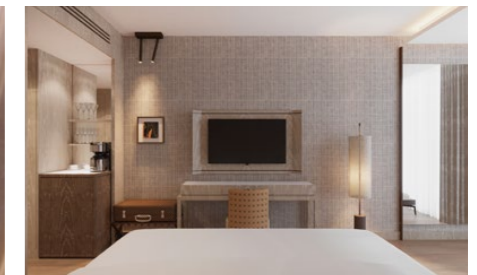

SERVICES & FACILITIES

- Schiller capsule coffee machine
- Schiller herbal tea varieties
- Kettle
- Daily cleaning
- Linen and towel change every other day
- Minibar (refilled 1 time a day free of charge)
- Laundry services (extra charge, available between 08:00 - 00:00)

*There are 4 Main Building Standard rooms that are tailored to the needs of our disabled guests.