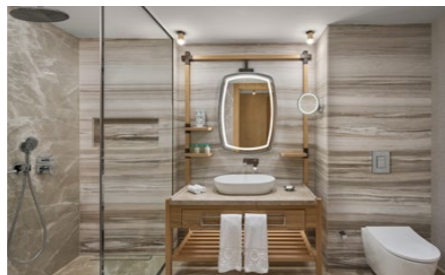

SERVICES & FACILITIES

- Nespresso capsule coffee machine (with water heating option)
- Organic Herbal tea varieties
- Daily cleaning
- Daily towel change
- Minibar (refilled 1 time a day free of charge)
- Laundry services (extra charge, available between 08:00 - 00:00)

*There are 3 Superior rooms that are tailored to the needs of our disabled guests.