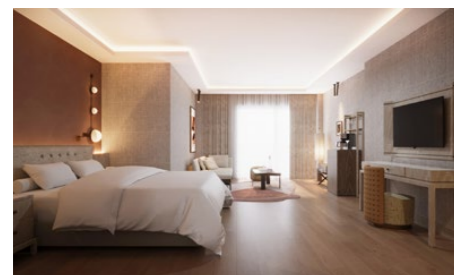

JUNIOR SUITE

Main building & Garden | 35 m² | Garden or pool view
Maximum number of Person: 2 adults + 2 children (0 - 11.99) | 3 adults

ROOM FEATURES

- 1 room
- Parquet floor
- Sitting area, pouffe and coffee table
- Writing desk
- Coffee corner
- Wardrobe
- Curtains
- Central air conditioning
- Full-length mirror
- Suitcase rack
- Balcony or terrace
- Chairs and coffee table set on the balcony or terrace
- Laundry drying rack on the balcony or terrace

BED

- 1 french bed (180x200)
- Special manufactured bed
- Pillow menu
- Baby Cot (available on request, 70x110)
- Rollaway ekstra bed (available on request, 80x190)

BATHROOM

- Shower cabin and WC
- Bvlgari bath and shower products
- Chicco baby bath products (optional)
- Children's bathrobe (optional, 2 - 11.99)
- Bathrobe
- Slippers
- Illuminated make-up mirror
- Hair dryer
- Telephone
- Scales

TECHNOLOGY

- LED TV - IP TV
- Telephone
- Safe deposit box
- Wireless internet access

SERVICES & FACILITIES

- Schiller capsule coffee machine
- Schiller herbal tea varieties
- Kettle
- Daily cleaning
- Linen and towel change every other day
- Minibar (refilled 1 time a day free of charge)
- Laundry services (surcharge, available between 08:00 - 00:00)

SUITE

Main building | 42 m² | Garden view
Maximum number of Person: 2 adults + 2 children (0 - 11.99) | 3 adults + 1 child (0 - 11.99)

ROOM FEATURES

- 2 rooms: 1 bedroom & 1 living room
- Parquet floor
- Sitting area, single armchair, pouf and coffee table
- Writing desk
- Wardrobe
- Curtains
- Central air conditioning
- Full-length mirror
- Suitcase rack
- Balcony or terrace
- Chairs and coffee table set on the balcony or terrace
- Laundry drying rack on the balcony or terrace

BED