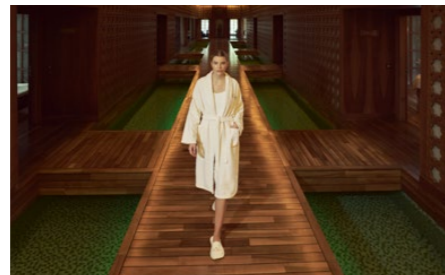

SERENITY SPA

An ambiance with the unmistakable mark of luxury.
A place of peace and tranquillity.

DETAILS

3500 m² area
Located on the ground floor of the main building
It serves between 09:00 - 20:00 every day
Every day between 10:00 - 12:00, our guests under the age of 12 can use the Turkish bath, sauna and relaxation areas accompanied by their parents.
Children between 12 - 16 years of age are allowed to use the Turkish bath, sauna and relaxation areas between 10:00 - 12:00 to ensure the peace and well-being of our guests.

SERVICES

Indoor pool
Indoor children's pool
Rest area
Relax Vitamin Bar
15 therapy rooms
1 private SPA Suite
Skin, face, and body treatments (world-famous brands such as Thermes Marins, Juliette Armand and CACI Ultra...)
Massages and treatments
1 private bath
Hairdresser services
Manicure - pedicure
65° C & 90° C sauna
2 steam rooms
1 Turkish bath
Changing rooms with lockers
SPA Pavilion on the beach (closed in winter)

PAID SERVICES

All massage services
All hammam services
All skin, face, and body care services
Hairdresser services
Manicure - pedicure
SPA cosmetics
SPA Pavilion

MEETINGS, ORGANISATIONS AND WEDDINGS

Meeting rooms and equipment are subject to additional charges.
Please contact our MICE department for special service and price details for meeting groups.

MEETING ROOM	LENGTH	WIDTH	AREA	HEIGHT	BANKET	U TABLE	THEATRE	CLASS
Faces I-II-III	24 m	10,5 m	251 m²	3,8 m	70 Person	-	160 Person	80 Person
Faces I (daylight)	6,5 m	10,5 m	68 m²	3,8 m	30 Person	14 Person	45 Person	27 Person
Faces II (daylight)	11 m	10,5 m	115 m²	3,8 m	48 Person	24 Person	65 Person	30 Person
Faces III (daylight)	6,5 m	10,5 m	68 m²	3,8 m	30 Person	20 Person	45 Person	24 Person