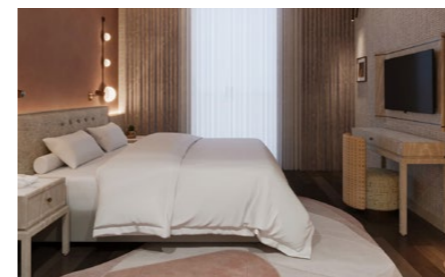

GLORIA VILLA

Garden | Two-storey building (lower or upper floor) | 70 m² | Garden view
Maximum number of Person: 4 adults + 2 children (0 - 11.99) | 5 adults

ROOM FEATURES

- 3 rooms: 2 bedrooms & 1 living room
- Parquet floor
- Living room: tea and coffee corner, dining table and chairs, corner set with coffee table
- First bedroom: 1 french bed and writing desk
- Second bedroom: 2 single beds
- Wardrobe
- Curtains
- Central air conditioning
- Full-length mirror
- Suitcase rack
- Balcony or terrace
- Table and chair set on the balcony or terrace
- Laundry drying rack on the balcony or terrace
- Sunbed on the balcony or terrace

BED

- First bedroom: 1 french bed (180x200)
- Second bedroom: 2 single beds (100x200)
- Special manufactured bed
- Pillow menu
- Baby Cot (available on request, 70x110)
- Rollaway ekstra bed (available on request, 80x190)

BATHROOM

- 2 separate bathrooms and 2 WCs
- First bathroom: shower cabin and WC
- Second bathroom: shower cabin and WC
- VIP Bvlgari bath and shower products
- Chicco baby bath products (optional)
- Children's bathrobe (optional, 2 - 11.99)
- Bathrobe
- Slippers
- Illuminated make-up mirror
- Hair dryer
- Telephone
- Scales

TECHNOLOGY

- 1 mirror TV and 2 LED TVs - IP TV
- Telephone
- Safe box
- Wireless internet access

SERVICES & FACILITIES

- Schiller capsule coffee machine
- Schiller herbal tea varieties
- Kettle
- Iron and ironing board
- Daily cleaning
- Linen and towel change every other day
- Turndown service
- Minibar (refilled 1 time a day free of charge)
- Laundry services (extra charge, available between 08:00 - 00:00)

EXECUTIVE VILLA

Garden | Single Storey | 80 m² | Garden view
Maximum number of Person: 4 adults + 2 children (0 - 11.99) | 5 adults

ROOM FEATURES