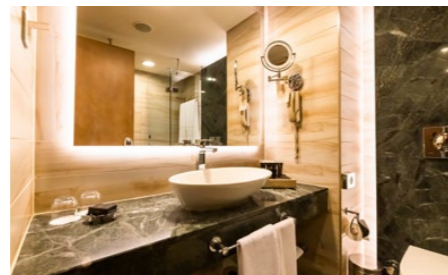

SUITE

Main building - Garden building (upper floors) | 40 m² + 5 m² Balcony | Garden view
Maximum number of Person: 2 adults + 2 children (0 - 11.99) | 3 adults + 1 child (0 - 11.99)

ROOM FEATURES

- 2 rooms: 1 bedroom & 1 living room
- Carpet floor (parquet in ground floor rooms)
- Sitting area with sofa, single armchair, pouf and coffee table
- Writing desk
- Wardrobe
- Curtains
- Balcony or terrace
- Chairs and coffee table set on the balcony or terrace
- Laundry drying rack on the balcony or terrace
- Central air conditioning
- Full-length mirror
- Suitcase rack

BED

- 1 French bed (180x200)
- Special manufactured bed
- Pillow menu
- Baby Cot (available on request, 70x110)
- Rollaway extra bed (available on request, 90x200)

BATHROOM

- Shower cabin and WC (single bathroom, main building rooms)
- Bath and WC (single bathroom, garden building rooms)
- Gloria bath and shower products
- Chicco baby bath products (optional)
- Children's bathrobe (optional, 2 - 11.99)
- Bathrobe
- Slippers
- Illuminated make-up mirror
- Hair dryer
- Telephone
- Scales

TECHNOLOGY

- 2 LCD TV - IP TV
- Telephone
- Safe box
- Wireless internet access

SERVICES & FACILITIES

- Schiller capsule coffee machine & herbal teas
- Kettle
- Daily cleaning
- Towel change every other day
- Minibar (refilled 1 time a day free of charge)
- Laundry services (extra charge, available between 08:00 - 00:00)

FAMILY SUITE

Garden building | 40 m² + 5 m² Balcony | Garden view
Maximum number of Person: 4 adults + 1 child (0 - 11.99)

ROOM FEATURES

- 2 rooms: 2 bedrooms
- Carpet floor (parquet in ground floor rooms)
- Writing desk
- Wardrobe
- Curtains
- Balcony or terrace
- Chairs and coffee table set on the balcony or terrace
- Laundry drying rack on the balcony or terrace
- Central air conditioning
- Full-length mirror
- Suitcase rack

BED