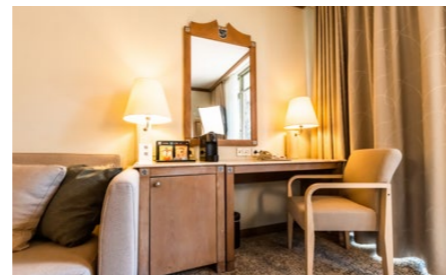

SUITE

Main building - Garden building (upper floors) | 40 m² + 5 m² Balcony | Garden view
Maximum number of Person: 2 adults + 2 children (0 - 11.99) | 3 adults + 1 child (0 - 11.99)

ROOM FEATURES

- 2 rooms: 1 bedroom & 1 living room
- Carpet floor (parquet in ground floor rooms)
- Sitting area with sofa, single armchair, pouf and coffee table
- Writing desk
- Wardrobe
- Curtains
- Balcony or terrace
- Chairs and coffee table set on the balcony or terrace
- Laundry drying rack on the balcony or terrace
- Central air conditioning
- Full-length mirror
- Suitcase rack

BED

- 1 French bed (180x200)
- Special manufactured bed
- Pillow menu
- Baby Cot (available on request, 70x110)
- Rollaway extra bed (available on request, 90x200)

BATHROOM

- Shower cabin and WC (single bathroom, main building rooms)
- Bath and WC (single bathroom, garden building rooms)
- Gloria bath and shower products
- Chicco baby bath products (optional)
- Children's bathrobe (optional, 2 - 11.99)
- Bathrobe
- Slippers
- Illuminated make-up mirror
- Hair dryer
- Telephone
- Scales

TECHNOLOGY

- 2 LCD TV - IP TV
- Telephone
- Safe box
- Wireless internet access

SERVICES & FACILITIES

- Schiller capsule coffee machine & herbal teas
- Kettle
- Daily cleaning
- Towel change every other day
- Minibar (refilled 1 time a day free of charge)
- Laundry services (extra charge, available between 08:00 - 00:00)

FAMILY SUITE

Garden building | 40 m² + 5 m² Balcony | Garden view
Maximum number of Person: 4 adults + 1 child (0 - 11.99)

ROOM FEATURES

- 2 rooms: 2 bedrooms
- Carpet floor (parquet in ground floor rooms)
- Writing desk
- Wardrobe
- Curtains
- Balcony or terrace
- Chairs and coffee table set on the balcony or terrace
- Laundry drying rack on the balcony or terrace
- Central air conditioning
- Full-length mirror
- Suitcase rack

BED