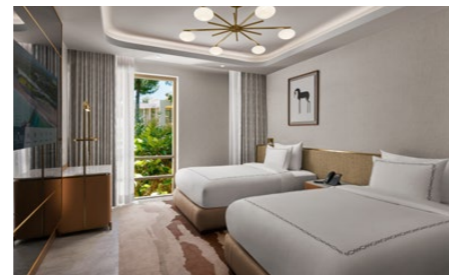

GARDEN VILLA

Garden | Duplex | 86 m² | Garden view
Maximum number of Person: 4 adults + 2 children (0 - 11.99) | 5 adults

ROOM FEATURES

- 3 rooms: 2 bedrooms & 1 living room
- Smart panel-controlled room lighting
- Smart panel-controlled curtains
- VRF (individual) air conditioning with smart panel-control
- Marble floor (on the ground floor)
- Parquet floor (upstairs)
- Living room: bar corner, dining table and chair set, sitting area and coffee table
- First bedroom: 1 french bed, bar corner, dressing table with pouf and mirror
- Second bedroom: 2 single beds
- Wardrobe
- Full-length mirror
- Suitcase rack
- Private terrace with whirlpool
- Table and chair set on the terrace
- Laundry drying rack on the terrace

BED

- First bedroom: 1 french bed (200x200)
- Second bedroom: 2 single beds (120x200)
- Special manufactured bed
- Pillow menu
- Baby Cot (available on request, 70x110)
- Rollaway ekstra bed (available on request, 80x190)

BATHROOM

- 2 separate bathrooms and 2 WCs
- First bathroom: double washbasin, shower cabin and WC
- Second bathroom: shower cabin and WC
- Bvlgari bath and shower products
- Baby bath products (optional)
- Children's bathrobe (optional, 2 - 11.99)
- Bathrobe
- Slippers
- Hair dryer
- Telephone
- Scales

TECHNOLOGY

- Smart home control system
- 3 mirror-view televisions (Mirror TV)
- USB socket
- Phone with smart panel
- Digital safe
- Wireless internet access

SERVICES & FACILITIES

- Nespresso capsule coffee machine (with water heating option)
- Organic Herbal tea varieties
- Iron and ironing board
- Daily cleaning
- Daily towel change
- Turndown service
- Minibar (refilled 1 time a day free of charge)
- Laundry services (surcharge, available between 08:00 - 00:00)

POOL VILLA