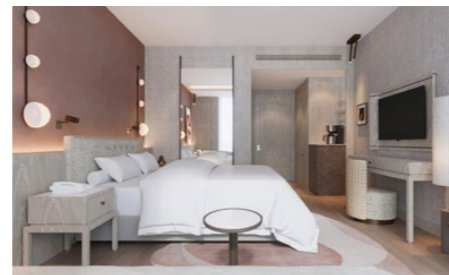

SERVICES & FACILITIES

- Schiller capsule coffee machine
- Schiller herbal tea varieties
- Kettle
- Daily cleaning
- Linen and towel change every other day
- Minibar (refilled 1 time a day free of charge)
- Laundry services (surcharge, available between 08:00 - 00:00)

*There are 2 Garden Standard rooms that are tailored to the needs of our disabled guests.