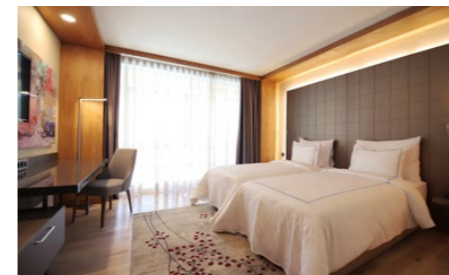

QUEEN VILLA

Garden | Duplex | 250 m² | Garden, golf course and private pool view
Maximum number of Person: 8 adults + 2 children (0 - 11.99) | 8 adults

ROOM FEATURES

- 5 rooms: 4 bedrooms & 1 living room
- VRF (individual) air conditioning
- Parquet floor
- Self-catering kitchen
- Living room: bar unit, dining table and chair set, sitting area and coffee table, fireplace, massage chair
- First bedroom: 1 french bed, 2 single armchairs and coffee table, writing desk
- Second bedroom: 2 single beds, single armchair and writing desk
- Third bedroom: 2 single beds, single armchair and writing desk
- Fourth bedroom: 2 single beds, single armchair and writing desk
- Wardrobe
- Curtains
- Full-length mirror
- Suitcase rack
- Private terrace (150 m²)
- Whirlpool on the terrace
- Outdoor fireplace on the terrace
- Terrace sitting group with coffee table, table
- Laundry drying rack on the terrace
- Private outdoor pool (fresh water, sea water and heating options, 140 cm deep, 100 m²)
- Hammock and sunbeds by the pool
- Private car parking

BED

- Upstairs:
  - 1st bedroom: 1 french bed (200x200)
  - 2nd bedroom: 2 single beds (90x200)
  - 3rd bedroom: 2 single beds (120x200)
- Ground floor:
  - 4th bedroom: 2 single beds (100x200)
- Special manufactured bed
- Pillow menu
- Baby Cot (available on request, 70x110)
- Rollaway ekstra bed (available on request, 80x190)

BATHROOM

- 4 separate bathrooms and 4 WCs
- Upstairs:
  - 1st bathroom: shower cabin, whirlpool and WC
  - 2nd bathroom: shower cabin, whirlpool and WC
  - 3rd bathroom: shower cabin and WC
- Ground floor:
  - 4th bathroom: shower cabin and WC
- VIP Bvlgari bath and shower products
- Baby bath products (optional)
- Children's bathrobe (optional, 2 - 11.99)
- Bathrobe
- Slippers
- Hair dryer
- Telephone
- Scales

TECHNOLOGY