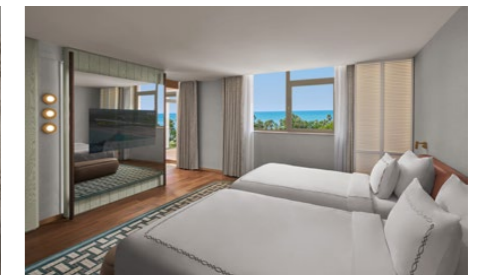

SUITE

Main building | 65 m² | Garden or pool view
Maximum number of Person: 2 adults + 2 children (0 - 11.99) | 3 adults + 1 child (0 - 11.99)

ROOM FEATURES

- 2 rooms: 1 bedroom & 1 living room
- Smart panel-controlled room lighting
- Smart panel-controlled curtains
- Smart panel-controlled central air conditioning
- Parquet floor
- Sitting area with sofa and single armchair
- Table chair set
- Decorative coffee table
- Wardrobe
- Full-length mirror
- Suitcase rack
- Balcony or terrace
- Chairs and coffee table set on the balcony or terrace
- Laundry drying rack on the balcony or terrace

BED

- 1 french bed (180x200)
- Special manufactured bed
- Pillow menu
- Baby Cot (available on request, 70x110)
- Rollaway ekstra bed (available on request, 80x190)

BATHROOM

- Shower cabin and WC (single bathroom)
- Guest washbasin and WC
- Bvlgari bath and shower products
- Baby bath products (optional)
- Children's bathrobe (optional, 2 - 11.99)
- Bathrobe
- Slippers
- Illuminated make-up mirror
- Hair dryer
- Telephone
- Scales

TECHNOLOGY

- Smart home control system
- 1 mirror-view television (Mirror TV) and 1 LCD TV
- Phone with smart panel
- Digital safe
- Wireless internet access

SERVICES & FACILITIES

- Nespresso capsule coffee machine (with water heating option)
- Organic Herbal tea varieties
- Daily cleaning
- Daily towel change
- Minibar (refilled 1 time a day free of charge)
- Laundry services (surcharge, available between 08:00 - 00:00)

KING SUITE

Main building | 160 m² | Sea and garden view
Maximum number of Person: 4 adults + 2 children (0 - 11.99) | 5 adults

ROOM FEATURES