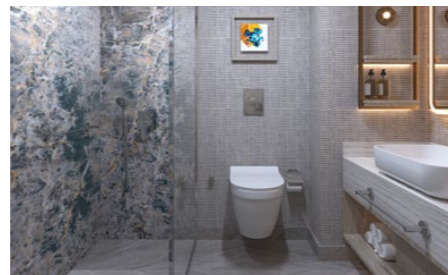

SERVICES & FACILITIES

- Schiller capsule coffee machine
- Schiller herbal tea varieties
- Kettle
- Daily cleaning
- Linen and towel change every other day
- Minibar (refilled 1 time a day free of charge)
- Laundry services (surcharge, available between 08:00 - 00:00)

*There are 2 Garden Standard rooms that are tailored to the needs of our disabled guests.