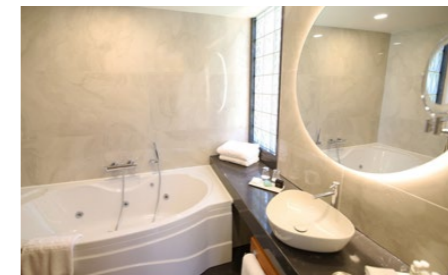

QUEEN VILLA

Garden | Duplex | 250 m² | Garden, golf course and private pool view
Maximum number of Person: 8 adults + 2 children (0 - 11.99) | 8 adults

ROOM FEATURES

- 5 rooms: 4 bedrooms & 1 living room
- VRF (individual) air conditioning
- Parquet floor
- Self-catering kitchen
- Living room: bar unit, dining table and chair set, sitting area and coffee table, fireplace, massage chair
- First bedroom: 1 french bed, 2 single armchairs and coffee table, writing desk
- Second bedroom: 2 single beds, single armchair and writing desk
- Third bedroom: 2 single beds, single armchair and writing desk
- Fourth bedroom: 2 single beds, single armchair and writing desk
- Wardrobe
- Curtains
- Full-length mirror
- Suitcase rack
- Private terrace (150 m²)
- Whirlpool on the terrace
- Outdoor fireplace on the terrace
- Terrace sitting group with coffee table, table
- Laundry drying rack on the terrace
- Private outdoor pool (fresh water, sea water and heating options, 140 cm deep, 100 m²)
- Hammock and sunbeds by the pool
- Private car parking

BED

- Upstairs:
  - 1st bedroom: 1 french bed (200x200)
  - 2nd bedroom: 2 single beds (90x200)
  - 3rd bedroom: 2 single beds (120x200)
- Ground floor:
  - 4th bedroom: 2 single beds (100x200)
- Special manufactured bed
- Pillow menu
- Baby Cot (available on request, 70x110)
- Rollaway ekstra bed (available on request, 80x190)

BATHROOM

- 4 separate bathrooms and 4 WCs
- Upstairs:
  - 1st bathroom: shower cabin, whirlpool and WC
  - 2nd bathroom: shower cabin, whirlpool and WC
  - 3rd bathroom: shower cabin and WC
- Ground floor:
  - 4th bathroom: shower cabin and WC
- VIP Bvlgari bath and shower products
- Baby bath products (optional)
- Children's bathrobe (optional, 2 - 11.99)
- Bathrobe
- Slippers
- Hair dryer
- Telephone
- Scales

TECHNOLOGY