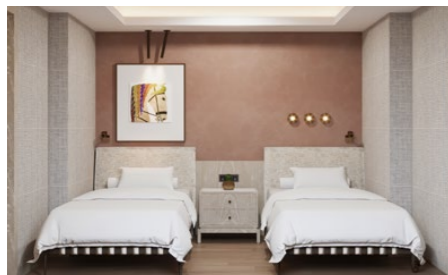

FAMILY SUITE

Garden building | 60 m² | Garden or pool view
Maximum number of Person: 4 adults + 1 child (0 - 11.99) | 4 adults

ROOM FEATURES

- 2 rooms: 2 bedrooms
- Parquet floor
- First bedroom: 1 french bed, sitting area, single armchair, and coffee table, writing desk
- Second bedroom: 2 single beds and a writing desk
- Wardrobe
- Curtains
- Central air conditioning
- Full-length mirror
- Suitcase rack
- Balcony or terrace
- Chairs and coffee table set on the balcony or terrace
- Laundry drying rack on the balcony or terrace
- Shared pool

BED

- First bedroom: 1 french bed (180x200)
- Second bedroom: 2 single beds (100x200)
- Special manufactured bed
- Pillow menu
- Baby Cot (available on request, 70x110)
- Rollaway ekstra bed (available on request, 80x190)

BATHROOM

- 2 separate bathrooms and WC
- First bathroom: shower cabin and WC
- Second bathroom: shower cabin and WC
- Bvlgari bath and shower products
- Chicco baby bath products (optional)
- Children's bathrobe (optional, 2 - 11.99)
- Bathrobe
- Slippers
- Illuminated make-up mirror
- Hair dryer
- Telephone
- Scales

TECHNOLOGY

- 2 LED TV - IP TV
- Telephone
- Safe box
- Wireless internet access

SERVICES & FACILITIES

- Schiller capsule coffee machine
- Schiller herbal tea varieties
- Kettle
- Daily cleaning
- Linen and towel change every other day
- Minibar (refilled 1 time a day free of charge)
- Laundry services (extra charge, available between 08:00 - 00:00)

KING SUITE

Main Building | 150 m² | Sea side garden view
Maximum number of Person: 4 adults + 2 children (0 - 11.99) | 5 adults

ROOM FEATURES