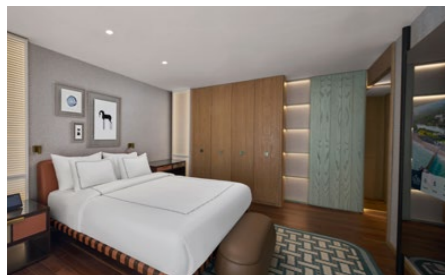

SUITE

Main building | 65 m² | Garden or pool view
Maximum number of Person: 2 adults + 2 children (0 - 11.99) | 3 adults + 1 child (0 - 11.99)

ROOM FEATURES

- 2 rooms: 1 bedroom & 1 living room
- Smart panel-controlled room lighting
- Smart panel-controlled curtains
- Smart panel-controlled central air conditioning
- Parquet floor
- Sitting area with sofa and single armchair
- Table chair set
- Decorative coffee table
- Wardrobe
- Full-length mirror
- Suitcase rack
- Balcony or terrace
- Chairs and coffee table set on the balcony or terrace
- Laundry drying rack on the balcony or terrace

BED

- 1 french bed (180x200)
- Special manufactured bed
- Pillow menu
- Baby Cot (available on request, 70x110)
- Rollaway ekstra bed (available on request, 80x190)

BATHROOM

- Shower cabin and WC (single bathroom)
- Guest washbasin and WC
- Bvlgari bath and shower products
- Baby bath products (optional)
- Children's bathrobe (optional, 2 - 11.99)
- Bathrobe
- Slippers
- Illuminated make-up mirror
- Hair dryer
- Telephone
- Scales

TECHNOLOGY

- Smart home control system
- 1 mirror-view television (Mirror TV) and 1 LCD TV
- Phone with smart panel
- Digital safe
- Wireless internet access

SERVICES & FACILITIES

- Nespresso capsule coffee machine (with water heating option)
- Organic Herbal tea varieties
- Daily cleaning
- Daily towel change
- Minibar (refilled 1 time a day free of charge)
- Laundry services (surcharge, available between 08:00 - 00:00)

KING SUITE

Main building | 160 m² | Sea and garden view
Maximum number of Person: 4 adults + 2 children (0 - 11.99) | 5 adults

ROOM FEATURES