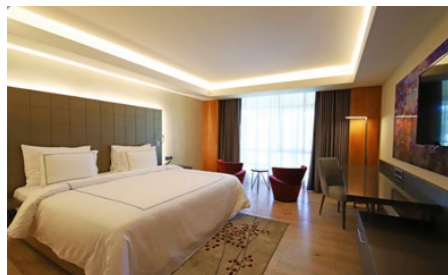

QUEEN VILLA

Garden | Duplex | 250 m² | Garden, golf course and private pool view
Maximum number of Person: 8 adults + 2 children (0 - 11.99) | 8 adults

ROOM FEATURES

- 5 rooms: 4 bedrooms & 1 living room
- VRF (individual) air conditioning
- Parquet floor
- Self-catering kitchen
- Living room: bar unit, dining table and chair set, sitting area and coffee table, fireplace, massage chair
- First bedroom: 1 french bed, 2 single armchairs and coffee table, writing desk
- Second bedroom: 2 single beds, single armchair and writing desk
- Third bedroom: 2 single beds, single armchair and writing desk
- Fourth bedroom: 2 single beds, single armchair and writing desk
- Wardrobe
- Curtains
- Full-length mirror
- Suitcase rack
- Private terrace (150 m²)
- Whirlpool on the terrace
- Outdoor fireplace on the terrace
- Terrace sitting group with coffee table, table
- Laundry drying rack on the terrace
- Private outdoor pool (fresh water, sea water and heating options, 140 cm deep, 100 m²)
- Hammock and sunbeds by the pool
- Private car parking

BED

- Upstairs:
  - 1st bedroom: 1 french bed (200x200)
  - 2nd bedroom: 2 single beds (90x200)
  - 3rd bedroom: 2 single beds (120x200)
- Ground floor:
  - 4th bedroom: 2 single beds (100x200)
- Special manufactured bed
- Pillow menu
- Baby Cot (available on request, 70x110)
- Rollaway ekstra bed (available on request, 80x190)

BATHROOM

- 4 separate bathrooms and 4 WCs
- Upstairs:
  - 1st bathroom: shower cabin, whirlpool and WC
  - 2nd bathroom: shower cabin, whirlpool and WC
  - 3rd bathroom: shower cabin and WC
- Ground floor:
  - 4th bathroom: shower cabin and WC
- VIP Bvlgari bath and shower products
- Baby bath products (optional)
- Children's bathrobe (optional, 2 - 11.99)
- Bathrobe
- Slippers
- Hair dryer
- Telephone
- Scales

TECHNOLOGY