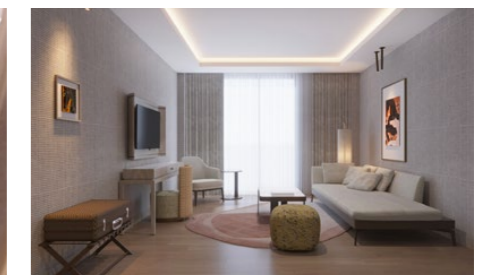

JUNIOR SUITE

Main building & Garden | 35 m² | Garden or pool view
Maximum number of Person: 2 adults + 2 children (0 - 11.99) | 3 adults

ROOM FEATURES

- 1 room
- Parquet floor
- Sitting area, pouffe and coffee table
- Writing desk
- Coffee corner
- Wardrobe
- Curtains
- Central air conditioning
- Full-length mirror
- Suitcase rack
- Balcony or terrace
- Chairs and coffee table set on the balcony or terrace
- Laundry drying rack on the balcony or terrace

BED

- 1 french bed (180x200)
- Special manufactured bed
- Pillow menu
- Baby Cot (available on request, 70x110)
- Rollaway ekstra bed (available on request, 80x190)

BATHROOM

- Shower cabin and WC
- Bvlgari bath and shower products
- Chicco baby bath products (optional)
- Children's bathrobe (optional, 2 - 11.99)
- Bathrobe
- Slippers
- Illuminated make-up mirror
- Hair dryer
- Telephone
- Scales

TECHNOLOGY

- LED TV - IP TV
- Telephone
- Safe deposit box
- Wireless internet access

SERVICES & FACILITIES

- Schiller capsule coffee machine
- Schiller herbal tea varieties
- Kettle
- Daily cleaning
- Linen and towel change every other day
- Minibar (refilled 1 time a day free of charge)
- Laundry services (surcharge, available between 08:00 - 00:00)

SUITE

Main building | 42 m² | Garden view
Maximum number of Person: 2 adults + 2 children (0 - 11.99) | 3 adults + 1 child (0 - 11.99)

ROOM FEATURES

- 2 rooms: 1 bedroom & 1 living room
- Parquet floor
- Sitting area, single armchair, pouf and coffee table
- Writing desk
- Wardrobe
- Curtains
- Central air conditioning
- Full-length mirror
- Suitcase rack
- Balcony or terrace
- Chairs and coffee table set on the balcony or terrace
- Laundry drying rack on the balcony or terrace

BED