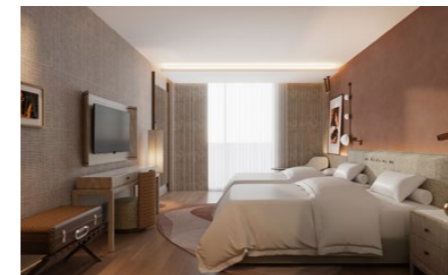

SERVICES & FACILITIES

- Schiller capsule coffee machine
- Schiller herbal tea varieties
- Kettle
- Daily cleaning
- Linen and towel change every other day
- Minibar (refilled 1 time a day free of charge)
- Laundry services (extra charge, available between 08:00 - 00:00)

*There are 4 Main Building Standard rooms that are tailored to the needs of our disabled guests.