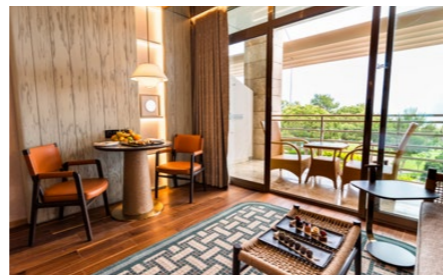

SERVICES & FACILITIES

- Nespresso capsule coffee machine (with water heating option)
- Organic Herbal tea varieties
- Daily cleaning
- Daily towel change
- Minibar (refilled 1 time a day free of charge)
- Laundry services (extra charge, available between 08:00 - 00:00)

*There are 3 Superior rooms that are tailored to the needs of our disabled guests.