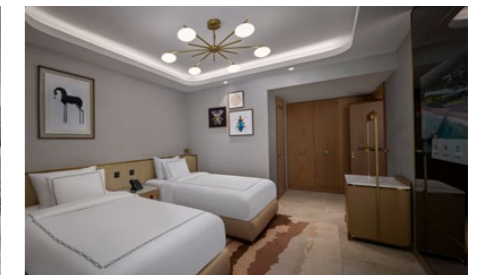

GARDEN VILLA

Garden | Duplex | 86 m² | Garden view
Maximum number of Person: 4 adults + 2 children (0 - 11.99) | 5 adults

ROOM FEATURES

- 3 rooms: 2 bedrooms & 1 living room
- Smart panel-controlled room lighting
- Smart panel-controlled curtains
- VRF (individual) air conditioning with smart panel-control
- Marble floor (on the ground floor)
- Parquet floor (upstairs)
- Living room: bar corner, dining table and chair set, sitting area and coffee table
- First bedroom: 1 french bed, bar corner, dressing table with pouf and mirror
- Second bedroom: 2 single beds
- Wardrobe
- Full-length mirror
- Suitcase rack
- Private terrace with whirlpool
- Table and chair set on the terrace
- Laundry drying rack on the terrace

BED

- First bedroom: 1 french bed (200x200)
- Second bedroom: 2 single beds (120x200)
- Special manufactured bed
- Pillow menu
- Baby Cot (available on request, 70x110)
- Rollaway ekstra bed (available on request, 80x190)

BATHROOM

- 2 separate bathrooms and 2 WCs
- First bathroom: double washbasin, shower cabin and WC
- Second bathroom: shower cabin and WC
- Bvlgari bath and shower products
- Baby bath products (optional)
- Children's bathrobe (optional, 2 - 11.99)
- Bathrobe
- Slippers
- Hair dryer
- Telephone
- Scales

TECHNOLOGY

- Smart home control system
- 3 mirror-view televisions (Mirror TV)
- USB socket
- Phone with smart panel
- Digital safe
- Wireless internet access

SERVICES & FACILITIES

- Nespresso capsule coffee machine (with water heating option)
- Organic Herbal tea varieties
- Iron and ironing board
- Daily cleaning
- Daily towel change
- Turndown service
- Minibar (refilled 1 time a day free of charge)
- Laundry services (surcharge, available between 08:00 - 00:00)

POOL VILLA