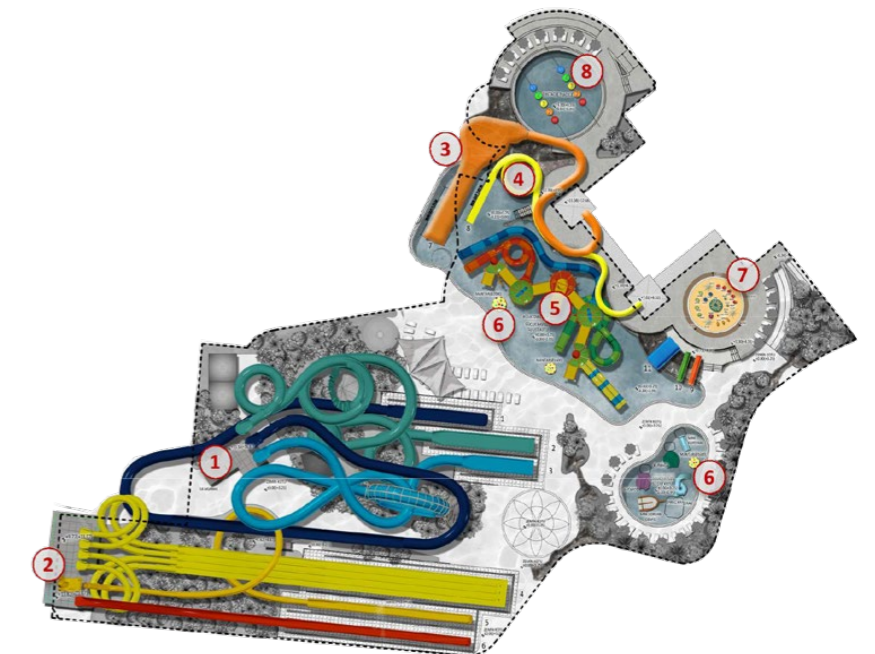

1. LEJANT
1. MAIN SLIDES
    BLACKHOLE & UPHILL
    FLYING BOAST KOMB.
    FLYING SAW & SPHERES COMB.
    RIFT SLIDE
  2. FAST SLIDES
    WINDIGO (4X)
    LOOPING ROCKET
    FREEFALL
  3. BODY MAGICONE
  4. AQUATUBE
  5. SPECIAL TYPE AQUATOWER
  6. KIDS ANIMATIONS
  7. SPRAY ACTION AREA (60m²)
  8. OBSTACLE TRACK

- It is forbidden to enter the pool when the Aquapark is closed.
- Aquapark opening and closing times may vary according to weather conditions.
- Between 1 May and 31 October, the Aquapark is open depending on weather conditions. Hotel management reserves the rights to close the Aquapark when deemed necessary.
- The warnings of the lifeguard on duty and the warning signs must be followed at all times.